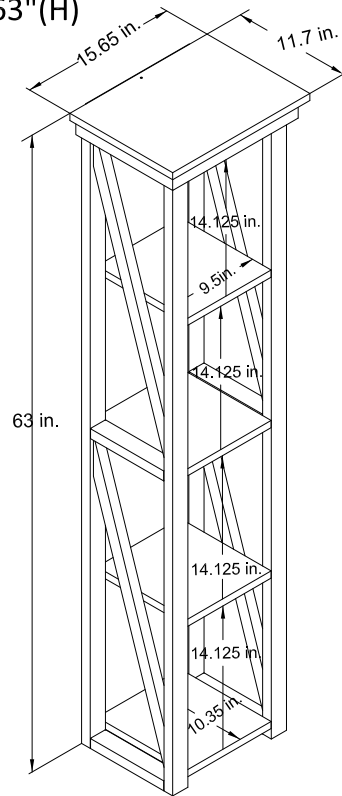

Storage Tower

Model Number: 4549013COM

Finish: Rustic White

OVERALL PRODUCT SIZE(in inches)

Storage Tower:15.65"(W)*11.7"(D)*63"(H)

MAXIMUM WEIGHT CAPACITIES